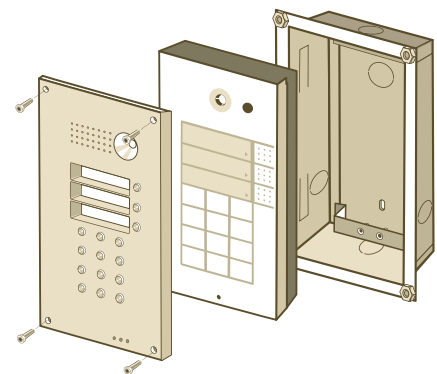

9135332E
Roof for 2 modules
203 x 218 x 60 mm

9135351E
Flush fixed box
for 1 module
125 x 235 x 46 mm
Hole:
110 x 220 x 50 mm

9135352E
Flush fixed box
for 2 modules
225 x 235 x 46 mm
Hole:
210 x 220 x 50 mm

9135361E
Roof & box for masonry
fitting - 1 module
129 x 240 x 41 mm
Hole:
110 x 220 x 50 mm

9135362E
Roof & box for masonry
fitting - 2 modules
229 x 240 x 41 mm
Hole:
210 x 220 x 50 mm

Anti-vandal masks, boxes

9135511E
Anti-vandal mask
and box for masonry
fitting
Mask:
138,5 x 241 mm
Hole:
110 x 220 x 50 mm

9135511KE
Anti-vandal mask
with keypad and box
for masonry fitting
Mask:
138,5 x 241 mm
Hole:
110 x 220 x 50 mm

9135515E
Anti-vandal mask
for extender and box
for masonry fitting
Mask:
138,5 x 241 mm
Hole:
110 x 220 x 50 mm

Additional modules

9135210E
Video camera

9135250E
Additional switch

Helios Interface
Module for Single
PSTN Line